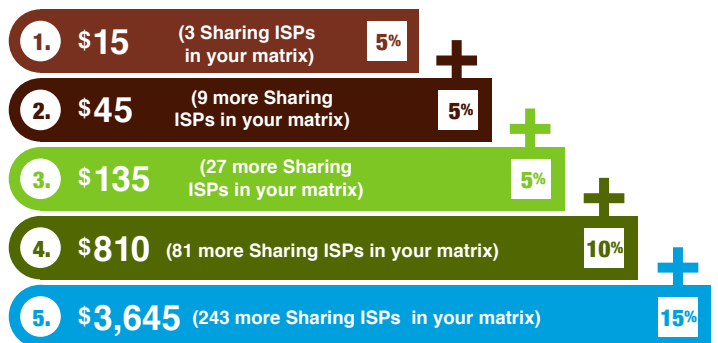

YOUR PERSONAL PLAN OF ACTION:

MONTH 1

MONTH 2

MONTH 3

<p>Enroll and become active at 140 PV.</p>  <p>140 PV</p>	<p>Personally sponsor 3 ISPs active at 140 PV.</p>  <p>140 PV</p>  <p>140 PV</p>  <p>140 PV</p>	<p>Help your personally sponsored 3 sign up 3 more for each of them. Activate each enrollee at 140 PV.</p>  <p>140 PV</p>  <p>140 PV</p>  <p>140 PV</p>  <p>140 PV</p>  <p>140 PV</p>  <p>140 PV</p>  <p>140 PV</p>  <p>140 PV</p>  <p>140 PV</p>
--	--	--

***** THREE MONTHS IS NOT A REQUIRED PERIOD OF TIME. THE FASTER YOU BUILD YOUR TEAM, THE SOONER YOU WILL JOIN THE SHARING MATRIX AND BEGIN TO SEE YOUR MATRIX FILLED.

PARTICIPATION IN THE SHARING MATRIX PAYS 5 LEVELS DEEP

\$4,650 potential monthly income from full Matrix

BUILD ADDITIONAL TEAMS LIKE THIS ONE TO GENERATE MORE INCOME.

Because everyone in the Be Young Total Health organization has the opportunity to contribute to the Community Matrix, your job is as easy as 1-2-3. Just meet and maintain the three simple above listed criteria each month for the potential to earn a very lucrative income.